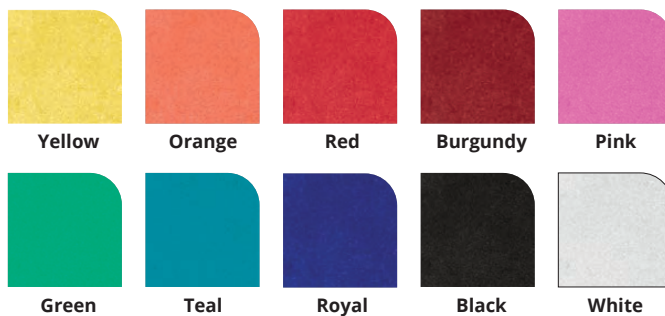

## 30" LARGE SCISSORS

Silver or Gold blades.

Imprint	Item #	1 Pair	2-4	5-9	10-19	20+	
EGSCISSOR30		390	380	375	370	365	A
<b>PLAIN</b>	<b>SCISSOR30</b>	245	235	230	225	220	A

**Shipping:** 4 lbs. per box of 1

**Imprint Area:** 7¾W x 1½H (Logo Only)  
11¾W x 1½H (Logo & Text)

25" LARGE SCISSORS

Scissor Colors Available:

	SPARKLE (large ribbon & carry case only)	BRILLIANCE (large ribbon only)	DIRECT PRINT (scissor blades only)	COLORVISTA (carry case only)
<b>SET-UP</b>	\$55 per design. Up to 6 colors (G).	\$55 per design (G).	<b>NO SET-UP CHARGE.</b>	<b>NO SET-UP CHARGE.</b>
<b>RE-ORDER SET-UP</b>	\$35 per design. Up to 6 colors (G).	\$35 per design (G).	<b>NO SET-UP CHARGE.</b>	<b>NO SET-UP CHARGE.</b>
<b>ADDITIONAL LOCATION</b>	N/A	N/A	N/A	\$1.00 per bag, per location (G).
<b>ADDITIONAL COLOR</b>	N/A	N/A	N/A	N/A
<b>PRODUCTION TIME</b>	10 business days after all final approvals.	Call for production time.	Call for production time.	6 business days after all final approvals.
<b>COLUMN PRICING</b>	Per roll (large ribbon) / per bag (carry case), up to 6 colors. Set-up charge is additional.	Per roll, one-design imprint. Set-up charge is additional.	Per pair of scissors, one location, one color imprint.	Per bag, multi-color imprint, one location. No set-up charge.
<b>PLAIN</b>	Call for pricing and production time.		See pricing above. 7 business days.	20% off ColorVista price. Ships next business day.
<b>ART SPECS/IMPRINT COLORS</b>	Refer to pages 206-208, 210-212.			
<b>RUSHES &amp; ADDITIONAL SERVICES</b>	Refer to pages 206-208, 213.			